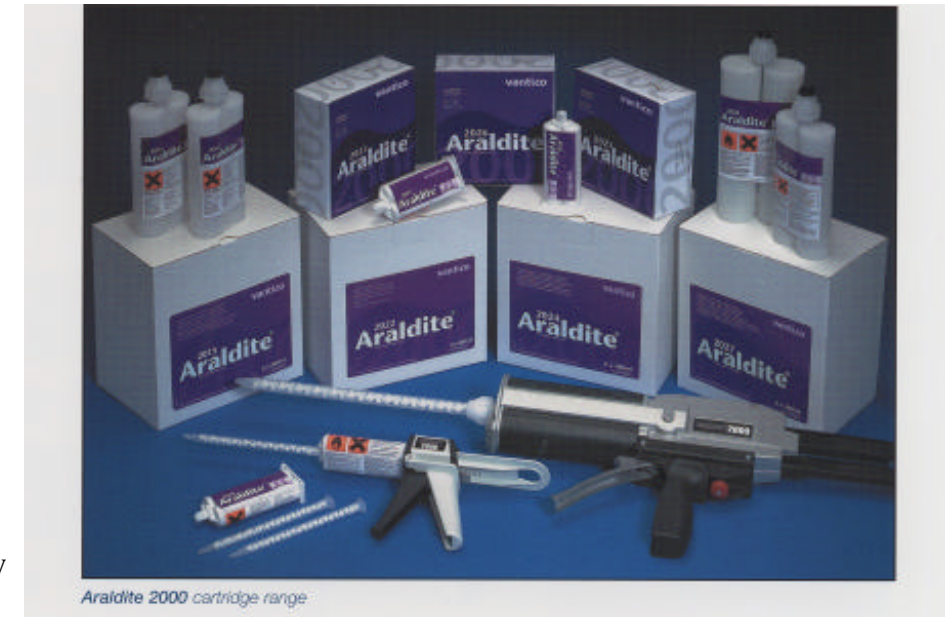

First Class Mail
U.S. Postage
Paid

Mission Viejo Ca
Permit No. 514

The Glu Guru™'s Catalog of Adhesives can be seen on: www.gluguru.com

ADHESIVE FOCUS

Volume IX Issue No.1

Winter 2003

vantico

Araldite® : Bonding virtually anything to anything

The Araldite 2000 cartridge range

The Araldite 2000 cartridge system stores, mixes and dispenses the adhesive and hardener as one component product. Lightweight, available in a variety of sizes and operable with both pneumatic and manual guns. It allows the user to deliver a measured quantity of adhesive with ease, accuracy and minimum wastage.